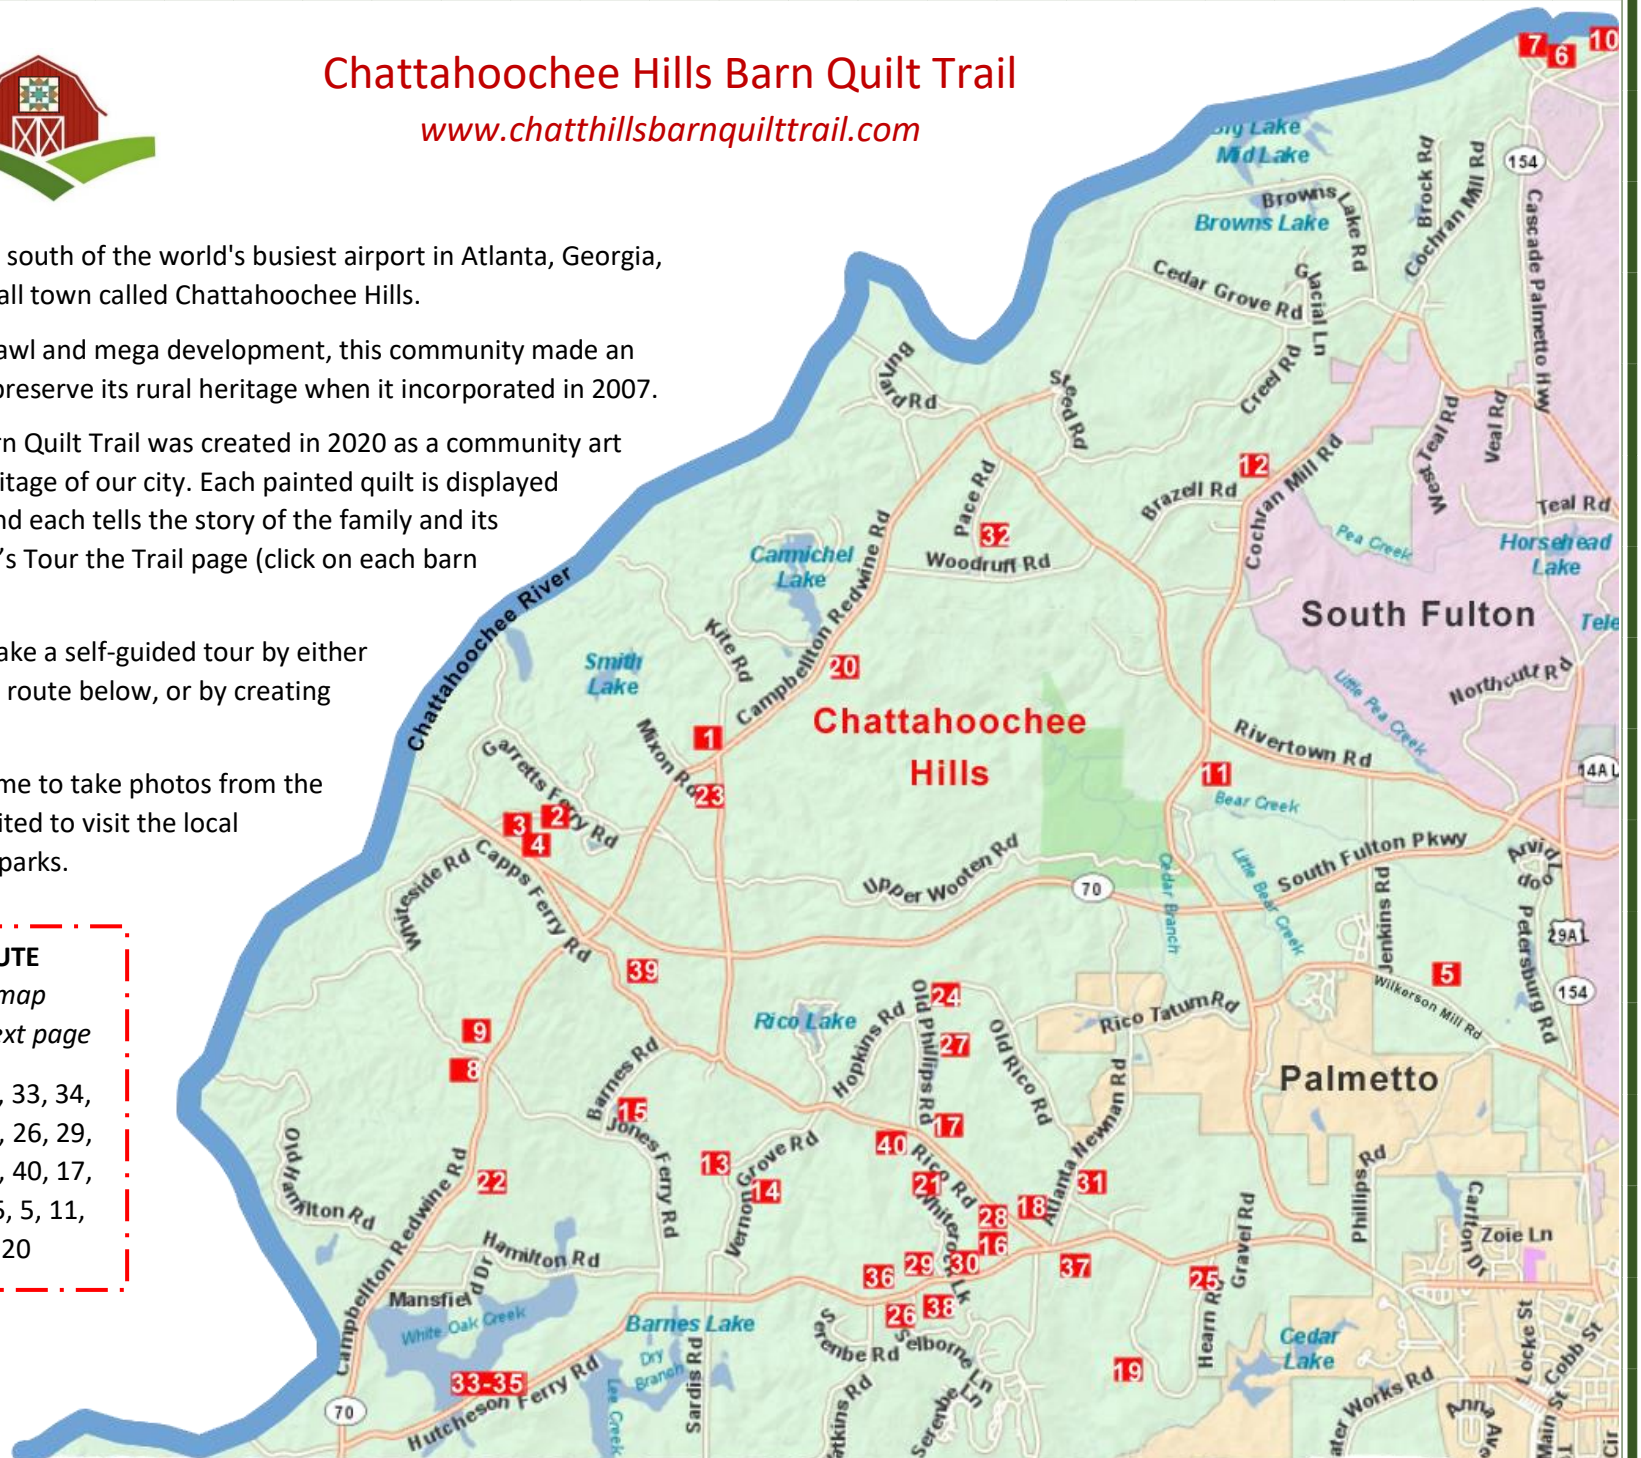

Chattahoochee Hills Barn Quilt Trail

www.chatthillsbarnquilttrail.com

Located just 30 minutes south of the world's busiest airport in Atlanta, Georgia, is a hidden gem of a small town called Chattahoochee Hills.

Untouched by sprawl and mega development, this community made an intentional decision to preserve its rural heritage when it incorporated in 2007.

The Chatt Hills Barn Quilt Trail was created in 2020 as a community art project to share the heritage of our city. Each painted quilt is displayed on a building or barn, and each tells the story of the family and its history on the webpage's Tour the Trail page (click on each barn quilt for its story.)

We invite you to take a self-guided tour by either following the suggested route below, or by creating your own route.

Visitors are welcome to take photos from the public road, and are invited to visit the local stores, businesses, and parks.

SUGGESTED ROUTE

See numbers on map
and barn quilts on next page

1, 23, 2, 3, 4, 9, 8, 22, 33, 34,
35, 15, 39, 13, 14, 36, 26, 29,
38, 30, 16, 28, 18, 21, 40, 17,
27, 24, 37, 31, 19, 25, 5, 11,
12, 7, 6, 10, 32, 20